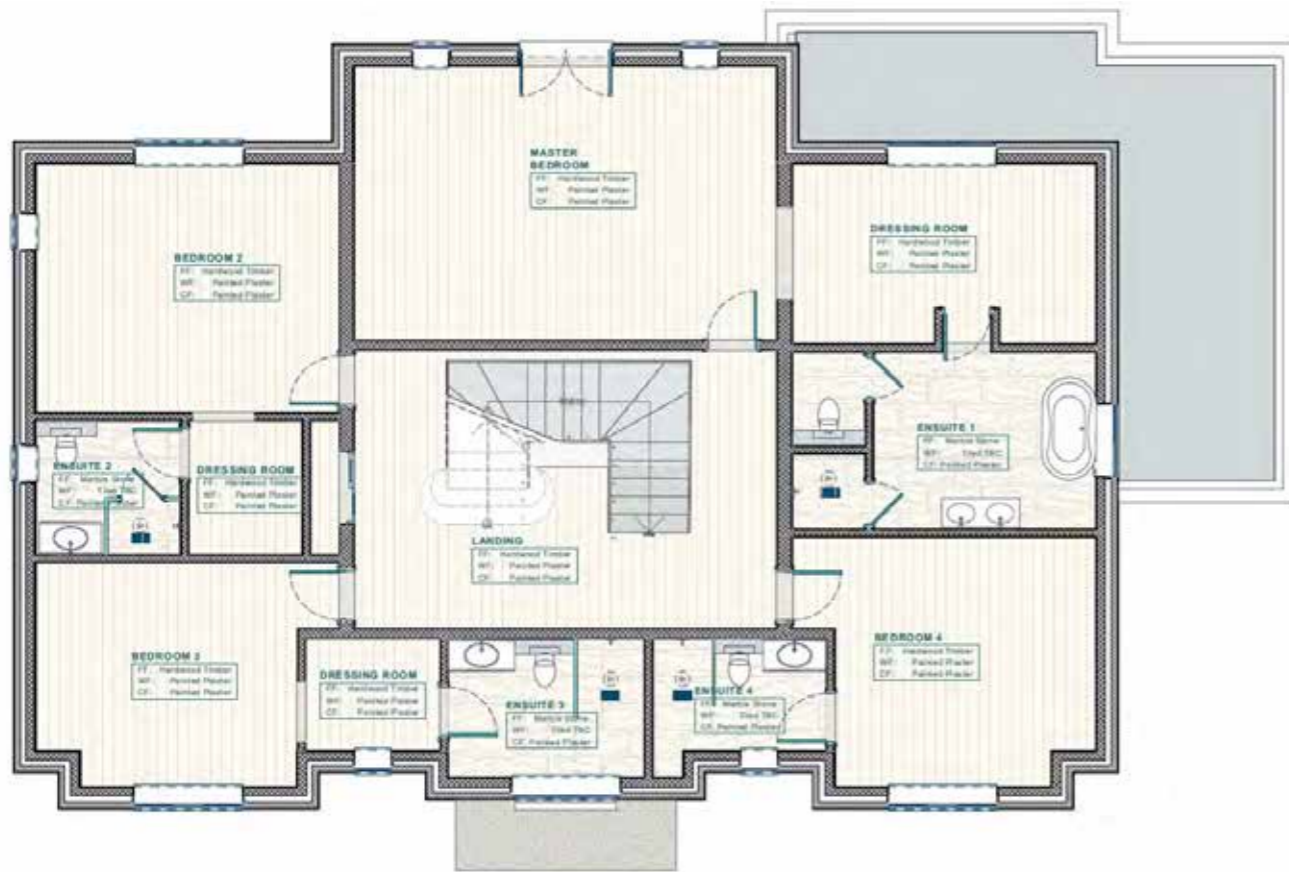

Luxurious and high-end, post-modern dark style.

The space needs to be divided into spaces for men and women

Door and window materials must have good thermal insulation properties

Whole house smart home;

Requires the use of grille elements.

Basement

Entrance Hall

Bed Room

Kitchen

Bathroom

Games Room

Choose suitable color matching to create a comfortable and harmonious atmosphere. You can choose warm colors to create a sense of warmth, or choose fresh and bright colors to add vitality.

Hall

Movie Room

Laundry

First floor

Second floor

Entrance Hall

Dressing Room

Partial Design Bathroom