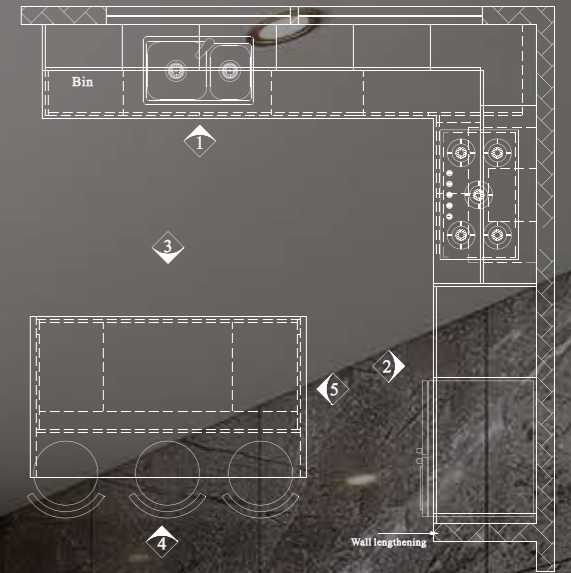

Partial Design Kitchen

INOVATIVE
DESIGN AND
MODERN STYLE

MIND REST

SUPERIOR
NATURAL
EVEVIRONMENT

EXQUISITE
INTERIOR
EXPERIENCES

The kitchen is the busiest place in daily life. The design should focus on functionality and convenience, making the kitchen layout reasonable and convenient for using various kitchen equipments and tools.