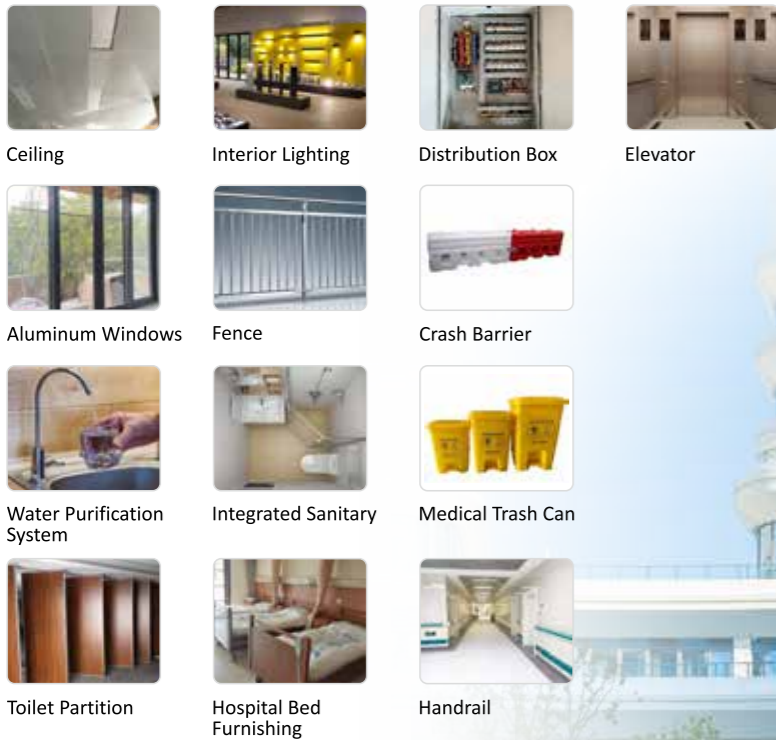

## Classroom Supplies

Multimedia Facilities

Air Conditioner

Office Supplies

Tables and Chairs

## Hard Decoration

Wire and Cable

Switch panel

Wainscoting

# Hospital Building Supplies Solution

Solid Source Building Supply can provide a safe, comfortable, and advanced medical environment for medical service places to ensure the health and safety of patients and medical staff. Improve the efficiency of clinical work, infection control, and the comfort of medical staff.

## Refined Decoration

Ceiling Interior Lighting Distribution Box Elevator  
Aluminum Windows Fence Crash Barrier  
Water Purification System Integrated Sanitary Medical Trash Can  
Toilet Partition Hospital Bed Furnishing Handrail