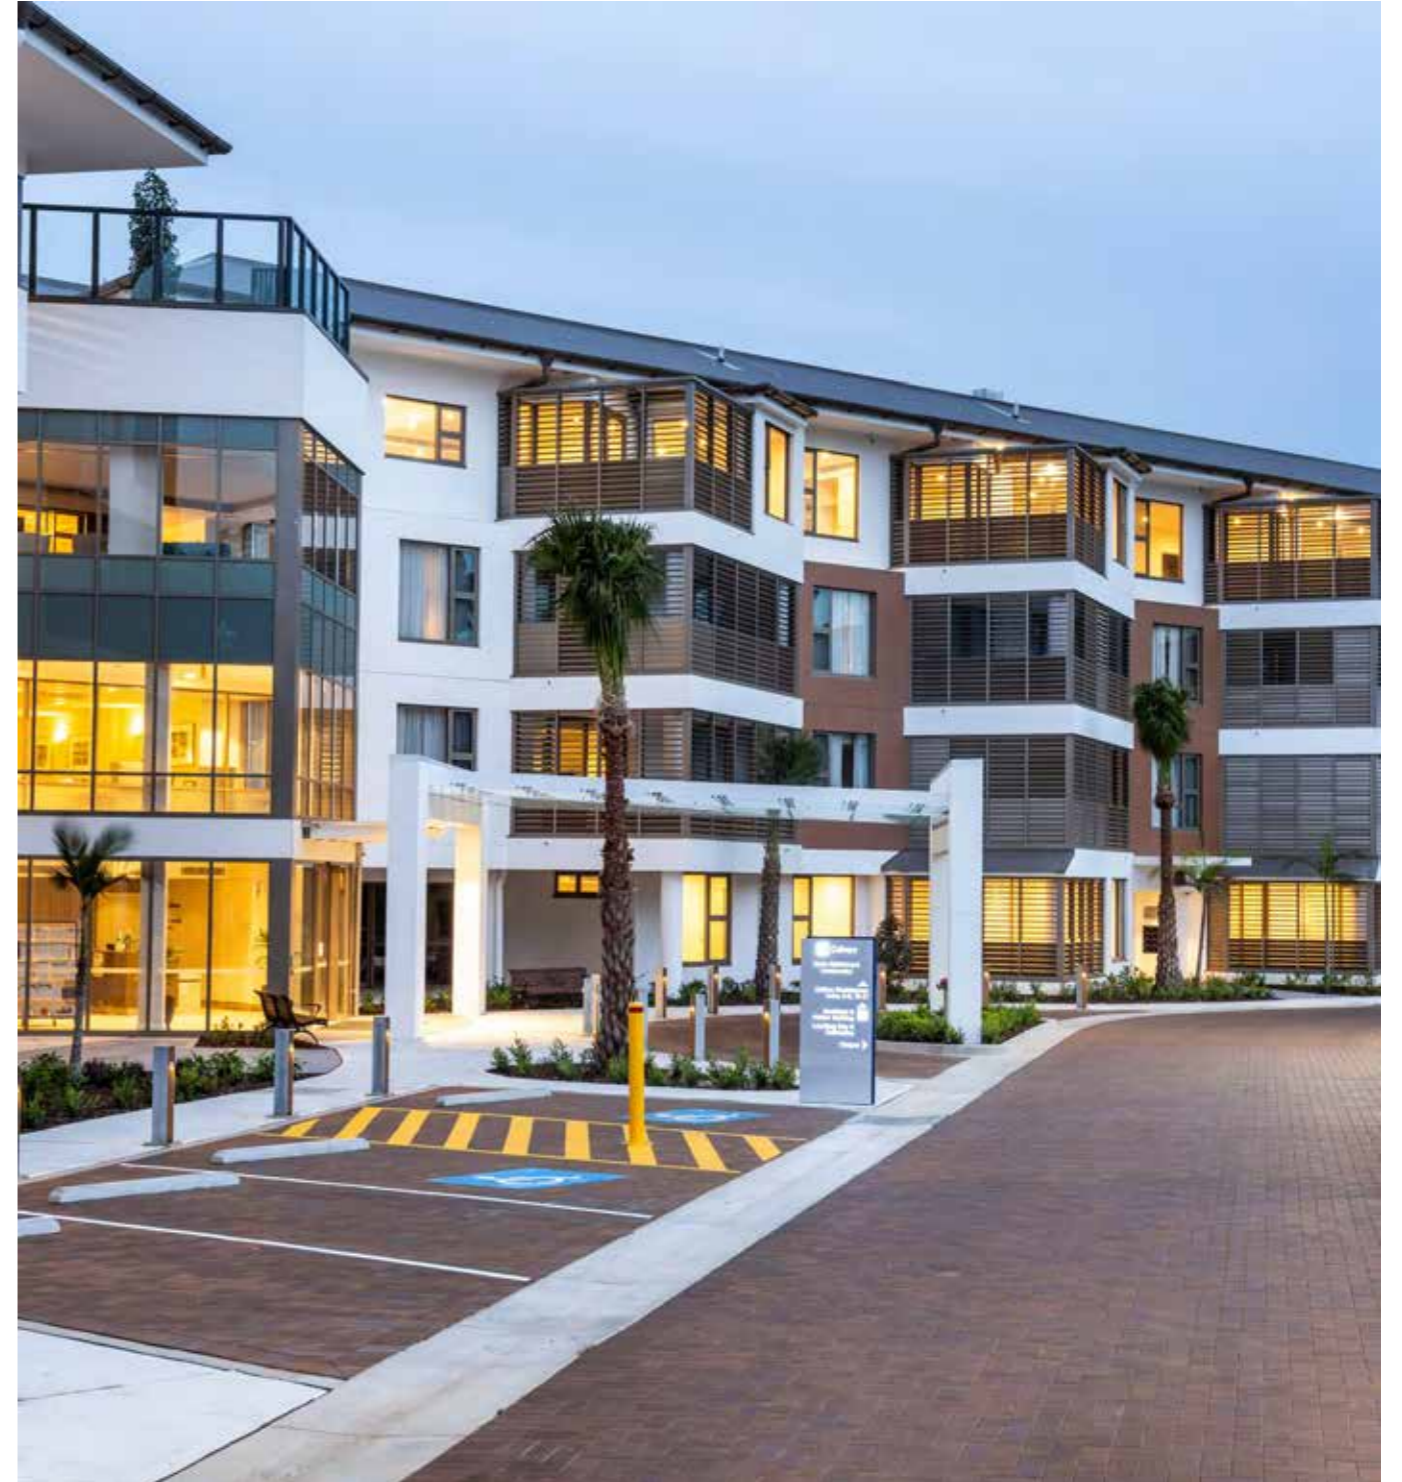

Rental Apartment Building Project