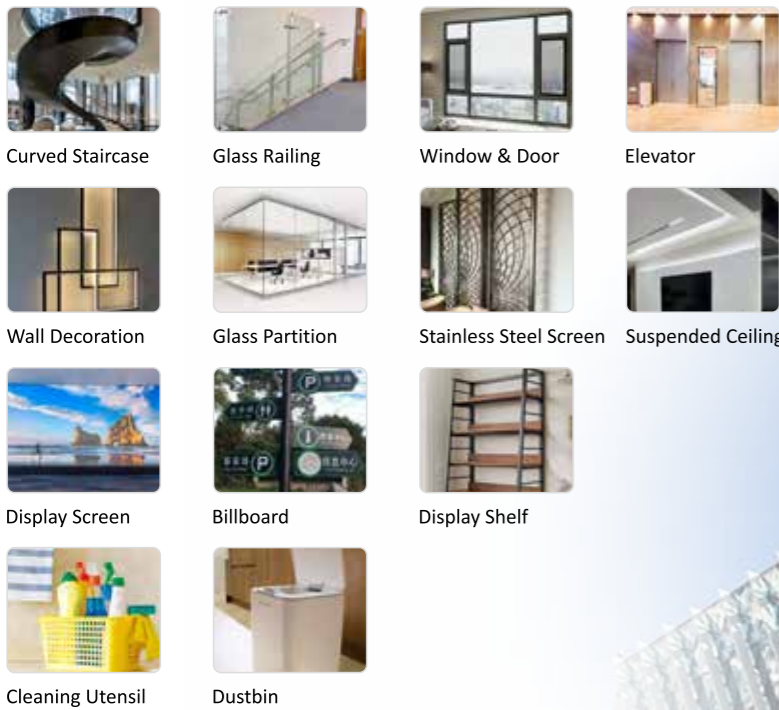

### Outdoor Products

Signage Board Sculpture

Curtain Wall Display Screen

# Commercial Building Supplies Solution

In the past nine years, a large number of commercial centers and surrounding buildings have used the interior and exterior products provided by Solid Source Building Supply, with high quality and price advantages, as well as excellent service, which has been widely praised in the industry.

## Interior Decoration

Curved Staircase Glass Railing Window & Door Elevator  
Wall Decoration Glass Partition Stainless Steel Screen Suspended Ceiling  
Display Screen Billboard Display Shelf  
Cleaning Utensil Dustbin