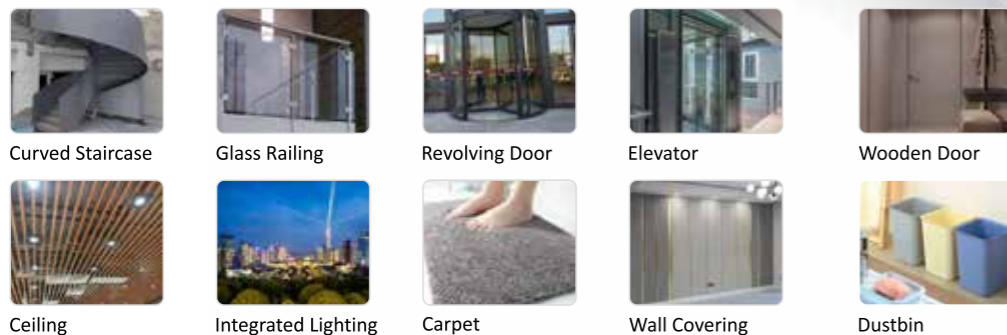

Indoor Decorations